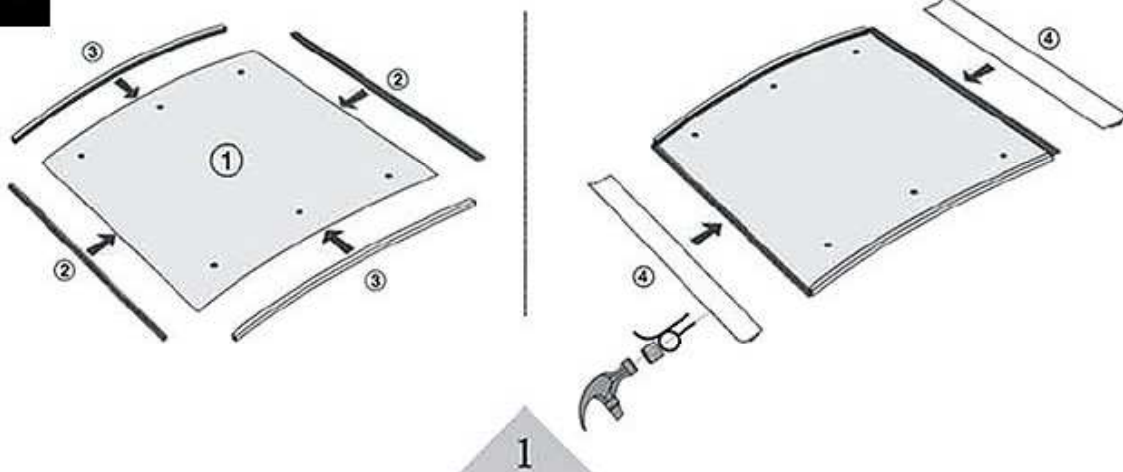

Materials Included:

Drawing	Number	Indication	Drawing	Number	Indication
	1	Board		2	Aluminium Bar
	2	Rubber Sealant		2	Bracket
	2	Side Aluminium Bar		4	Setscrew
				6	Bolt

1